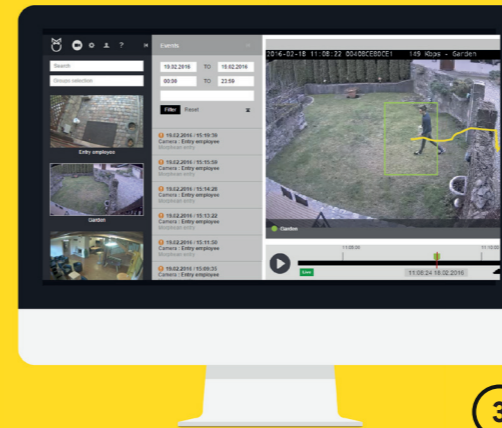

INTRUSION DETECTION